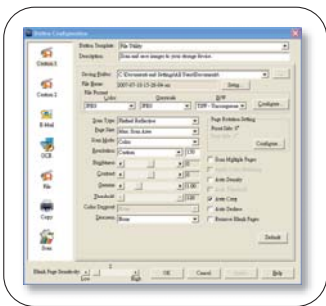

Plustek OpticPro A320

Large format scanning solution with high quality performance !

OpticPro A320 features

- Large format scanning area (A3 size, 304.8mm x 431.8mm or 12" x 17")
- One-touch button design to personalized the program
- Function button design for Scan, OCR, Copy, Fax and Email
- Software including simple and easy-to-use image processing and automatic text recognition
- Multilingual user's interface

User-Friendly Software bundled

- Fast and Secure PDF Conversion
- Simple-to-use imaging editing tools for all images and photos
- Easy to locate and organize files with thumbnail viewer
- Making an easy way to share your files over a network
- High accuracy of the Optical Character Recognition (OCR)
- Flexibility of OpticTWAIN comparable software

Software Bundled

System Requirements

Pentium®IV 2.0 GHz processor / CD-ROM Driver / One available USB 2.0 Port / 512 MB RAM (1GB or higher recommended) / 800 MB free HDD space (1 GB or larger recommended) / High Color graphic card (VGA or higher) / Windows 2000, XP, Vista.

Specification

Interface	USB2.0
Technology	Stagger CCD color image sensor (R, G, B)
Hardware Resolution	1600 dpi x 1600 dpi
Max. Scanning Area	A3 , 304.8mm x 431.8mm (or 12" x 17")
Scanning Modes	Color: 48-bit input, 24-bit output Grayscale: 16-bit input, 8-bit output B/W: 1-bit
Scan Mode	Single Pass
Lamp	Cold Cathode Fluorescent Lamp
Color Depth	Input 48-bit; Output 24-bit
Dimensions (W x D x H)	623 x 400 x 130mm / 24.5" x 15.5" x 5.1"
Net Weight	7.5kg / 16.52 lb

© 2007 by Plustek Inc. All rights reserved. All registered trademarks are the property of their respective owners.

Headquarters: sales@plustek.com